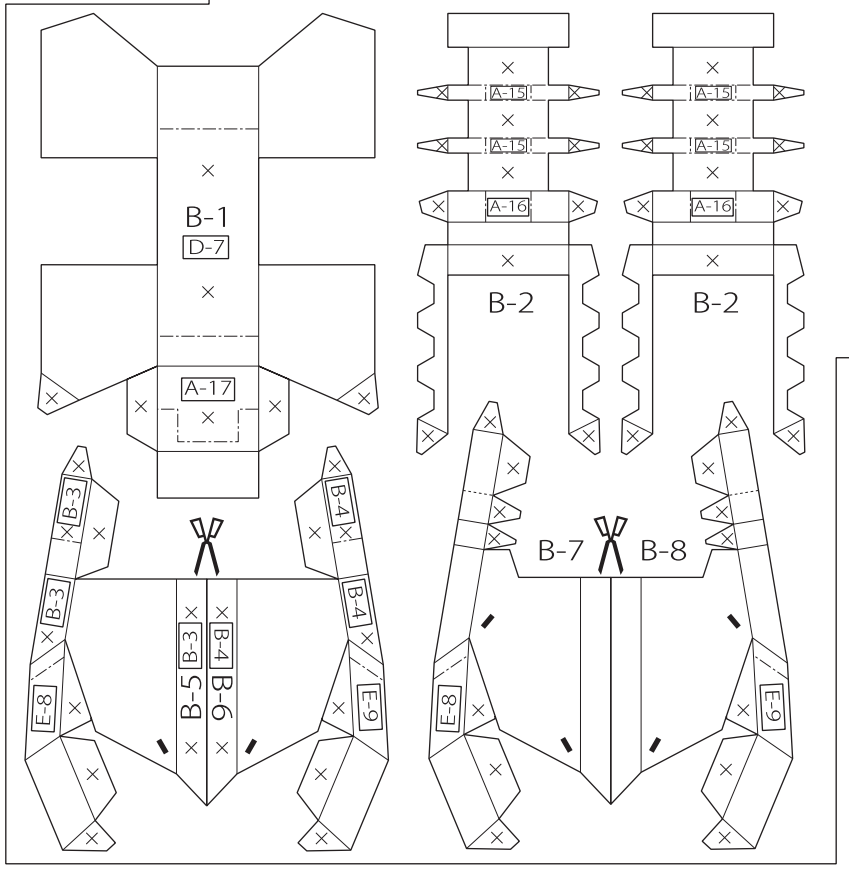

HEAD UNIT

CHEST UNIT

WAIST UNIT

WAIST UNIT

BACK PACK

ARM UNIT

CHEST UNIT

WAIST UNIT

RIFLE

ARM UNIT

LEG UNIT

BACK PACK

HEAD UNIT

CHEST UNIT

WAIST UNIT

LEG UNIT

ARM UNIT

E-14 (CIRCLE-1 MOLD)

E-15 (BEAM SABER)

SD / RGM-96X JESTA

じょーしーラボ日記 <http://josey.blog42.fc2.com/>

HEAD UNIT

F-1

WAIST UNIT