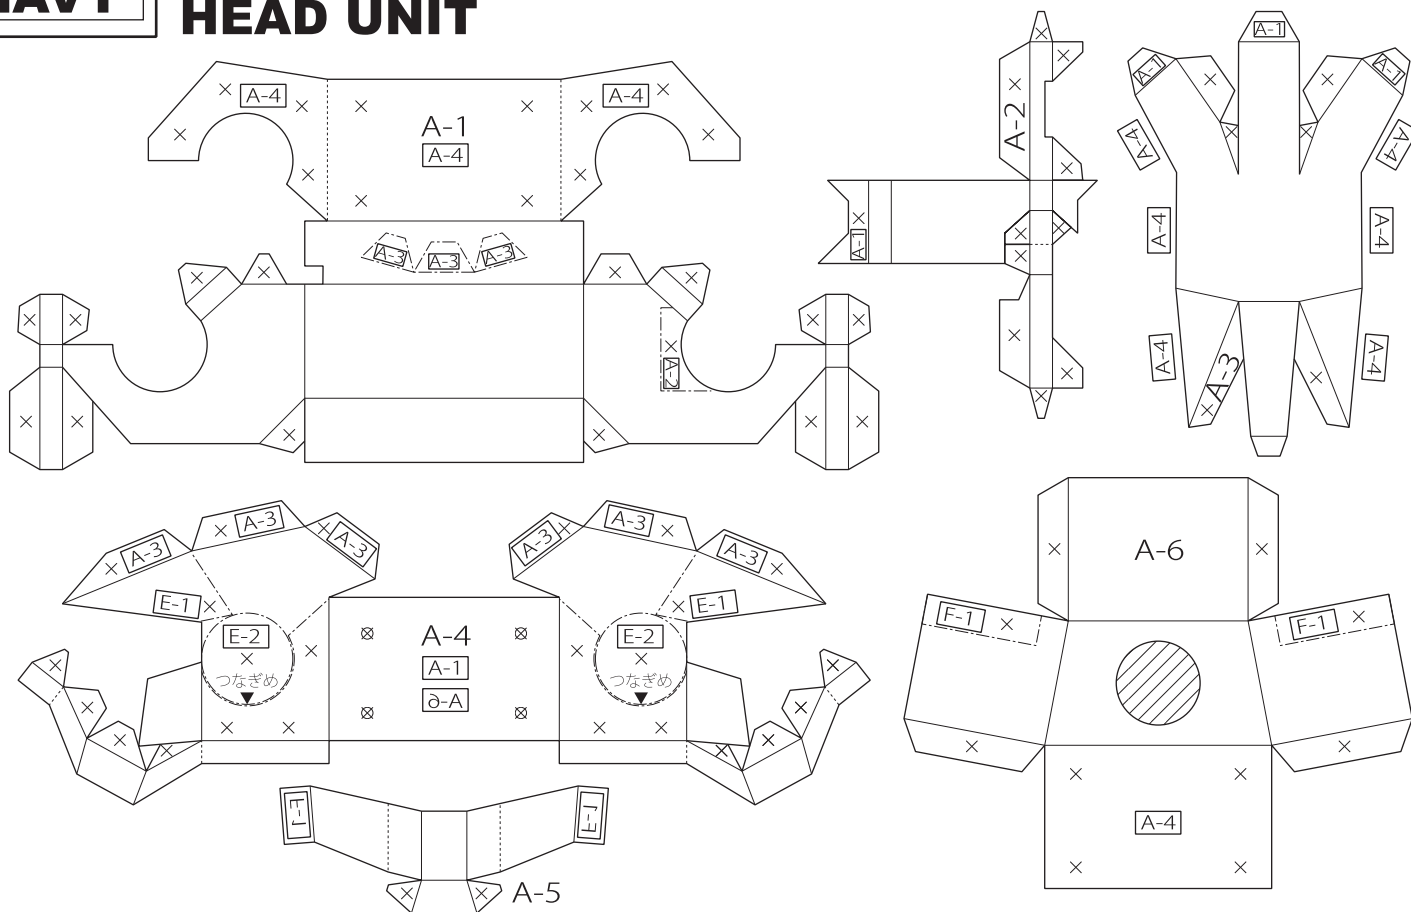

HEAD UNIT

CHEST UNIT

WAIST UNIT

WAIST UNIT

BACK PACK

ARM UNIT

CHEST UNIT

WAIST UNIT

RIFLE

ARM UNIT

LEG UNIT

BACK PACK

HEAD UNIT

CHEST UNIT

WAIST UNIT

LEG UNIT

ARM UNIT

E-14 (CIRCLE-1 MOLD)

E-15 (BEAM SABER)

SD / RGM-96X JESTA

じょーしーラボ日記 <http://josey.blog42.fc2.com/>

HEAD UNIT

F-1

WAIST UNIT